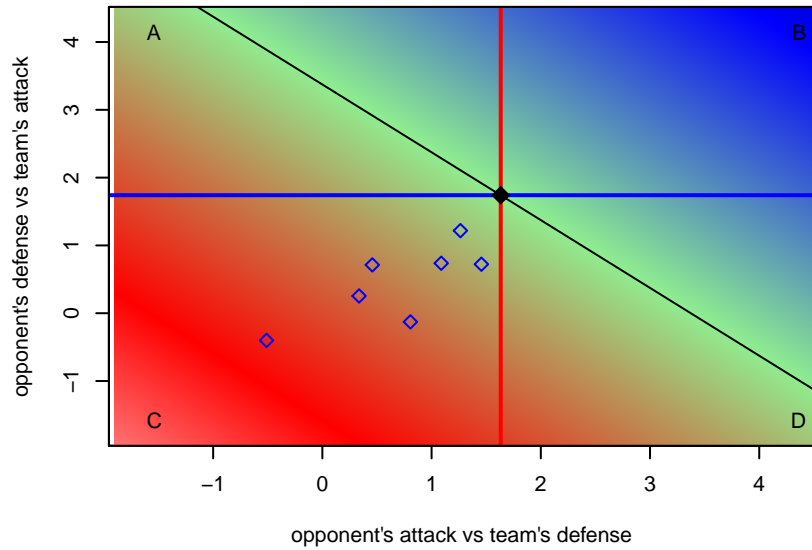

**attack and defense variance (black dot)  
relative to other teams  
and top 10 in region**

**attack and defense rating  
relative to others at age  
and all opponents in last 13 months**

**attack and defense rating  
relative to others at age  
and all opponents in last 13 months**

**Performance relative to 13 month average**

**Performance relative to 13 month average**

Distribution of opponents  
 Red = Lose zone, Blue = Win zone, Green = Even  
 Black line separates win/lose zones

lot. A=Neither has attack advantage, B=Opponent has both attack and defense advantage, C=Opponent has both attack and defense disadvantage, D=Both have

<b>date</b>	<b>home</b>		<b>away</b>		<b>venue</b>	<b>pred.home</b>	<b>pred.away</b>
2014-08-03	FC Tacoma Blue G00	1	Kidsport Cardinal FC G00	2	2014 Bend Premier Cup U14G SILVER U14	0.68	1.72
2014-08-03	Pacific FC Blue G00	0	Kidsport Cardinal FC G00	4	2014 Bend Premier Cup U14G SILVER U14	0.59	2.49
2014-08-02	Kidsport Cardinal FC G00	0	FC Tacoma Blue G00	1	2014 Bend Premier Cup U14G SILVER U14	1.72	0.68
2014-08-01	Bend FC Timbers White G00	0	Kidsport Cardinal FC G00	9	2014 Bend Premier Cup U14G SILVER U14	0.28	5.65
2014-06-29	Kidsport Cardinal FC G00	4	Azul FC Thunder G00	1	2014 Capital Cup GU14 Silver	2.70	0.80
2014-06-28	Kidsport Cardinal FC G00	6	Crossfire OR LOSC Rain G00	0	2014 Capital Cup GU14 Silver	7.23	0.14
2014-06-28	ETFC Sol White G00	0	Kidsport Cardinal FC G00	1	2014 Capital Cup GU14 Silver	0.40	2.74
2014-06-27	Kidsport Cardinal FC G00	4	Thelo Kryptonite G00	1	2014 Capital Cup GU14 Silver	5.74	0.43