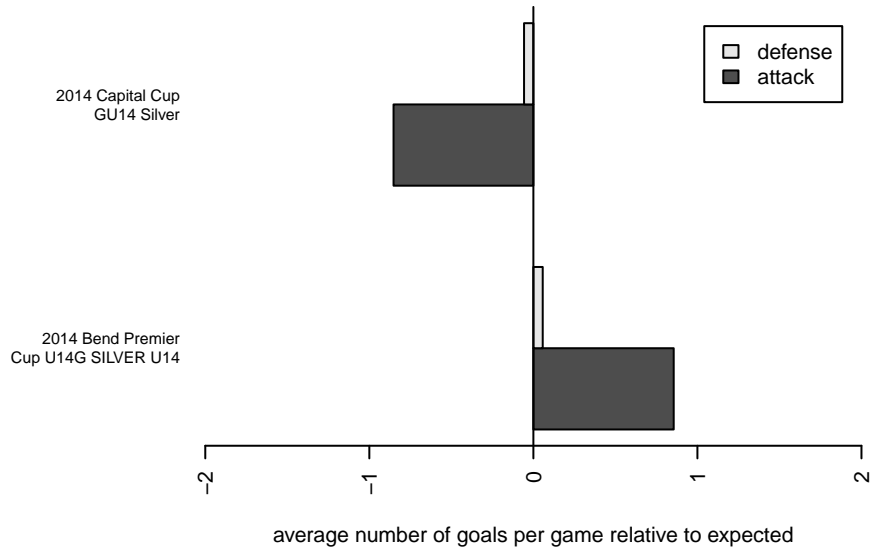

**attack and defense variance (black dot)  
relative to other teams  
and top 10 in region**

**attack and defense rating  
relative to others at age  
and all opponents in last 13 months**

**attack and defense rating  
relative to others at age  
and all opponents in last 13 months**

**Performance relative to 13 month average**

**Performance relative to 13 month average**

Distribution of opponents  
 Red = Lose zone, Blue = Win zone, Green = Even  
 Black line separates win/lose zones