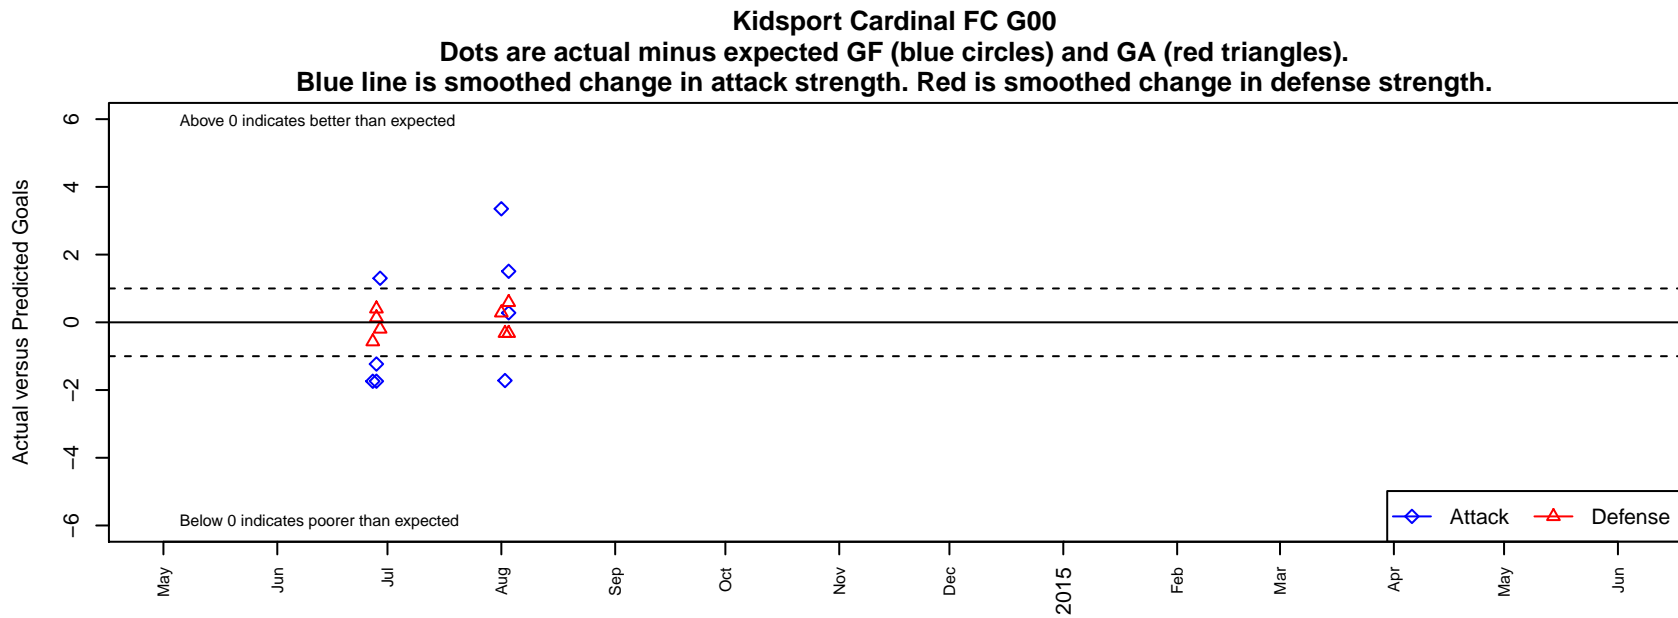

# Kidsport Cardinal FC G00

, OR  
 G00 total strength=1287  
 attack=5.7 defense=5.12

alt names used:  
 CARDINALS (USA)  
 Kidsports Cardinals

Venues played:  
 2014 Capital Cup GU14 Silver  
 2014 Bend Premier Cup U14G SILVER U14

**attack and defense variance (black dot)  
relative to other teams  
and top 10 in region**

**attack and defense rating  
relative to others at age  
and all opponents in last 13 months**

**attack and defense rating  
relative to others at age  
and all opponents in last 13 months**

**Performance relative to 13 month average**

**Performance relative to 13 month average**

Distribution of opponents  
 Red = Lose zone, Blue = Win zone, Green = Even  
 Black line separates win/lose zones