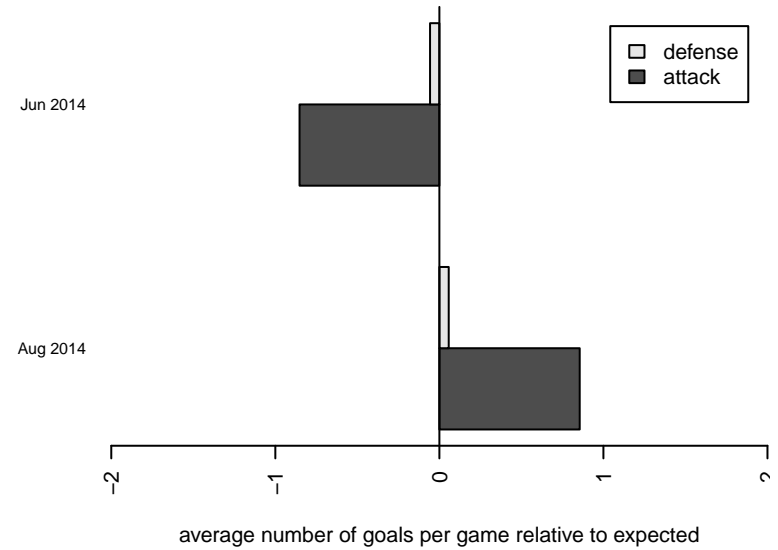

**attack and defense variance (black dot)  
relative to other teams  
and top 10 in region**

**attack and defense rating  
relative to others at age  
and all opponents in last 13 months**

**attack and defense rating  
relative to others at age  
and all opponents in last 13 months**

**Performance relative to 13 month average**

**Performance relative to 13 month average**

Distribution of opponents  
 Red = Lose zone, Blue = Win zone, Green = Even  
 Black line separates win/lose zones