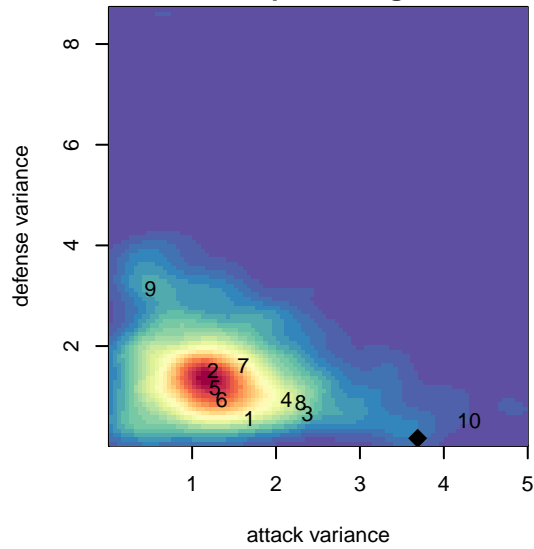

# Kidsport Cardinal FC G00

, OR  
 G00 total strength=1287  
 attack=5.7 defense=5.12

alt names used:  
 CARDINALS (USA)  
 Kidsports Cardinals

Venues played:  
 2014 Capital Cup GU14 Silver  
 2014 Bend Premier Cup U14G SILVER U14

**attack and defense variance (black dot)  
relative to other teams  
and top 10 in region**

**attack and defense rating  
relative to others at age  
and all opponents in last 13 months**

**attack and defense rating  
relative to others at age  
and all opponents in last 13 months**

**Performance relative to 13 month average**

**Performance relative to 13 month average**

Distribution of opponents  
 Red = Lose zone, Blue = Win zone, Green = Even  
 Black line separates win/lose zones